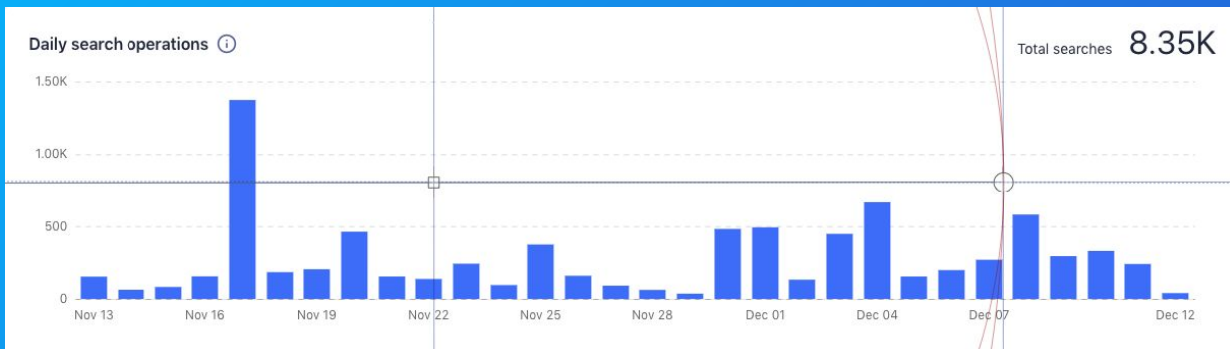

Analytics

Popular countries

10 items per page

Country	Count	Latency
1 United States	93	83 ms

Query	Count	% Total Searches
1 <empty search> ⓘ	213	88.38%
2 arizona cardinals	2	0.83%
3 arizona	2	0.83%
4 cincinnati	2	0.83%
5 baltima	1	0.41%
6 baltimore	1	0.41%
7 ben din	1	0.41%
8 cincinat	1	0.41%
9 cincinnati bengal	1	0.41%