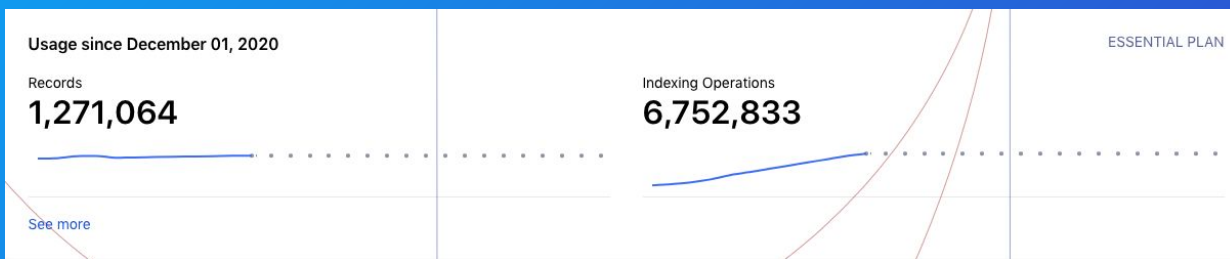

Analytics

Popular countries

10 items per page

Country	Count	Latency
1 United States	93	83 ms

Query	Count	% Total Searches
1 <empty search> ⓘ	213	88.38%
2 arizona cardinals	2	0.83%
3 arizona	2	0.83%
4 cincinnati	2	0.83%
5 baltima	1	0.41%
6 baltimore	1	0.41%
7 ben din	1	0.41%
8 cincinat	1	0.41%
9 cincinnati bengal	1	0.41%